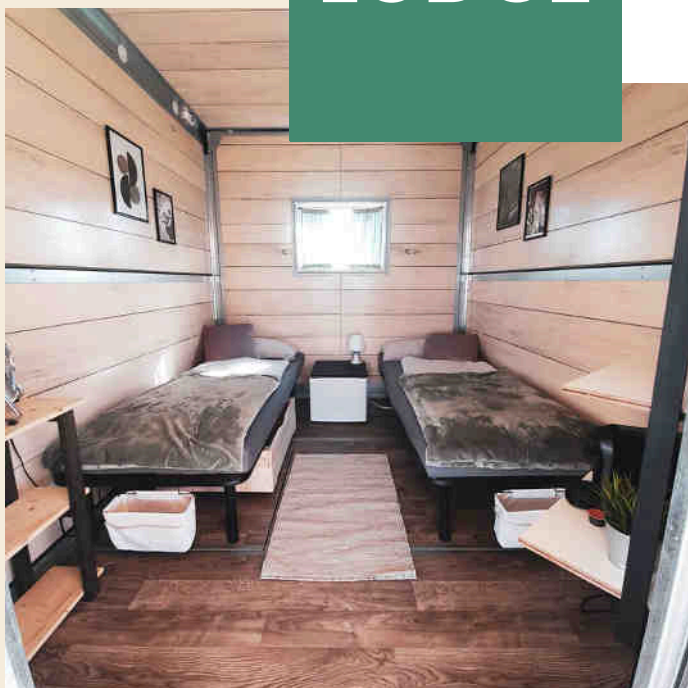

MYMOLO.DE

LODGE

FOLDABLE POPUP-HOTEL ROOM | WINTER SUITABLE

TECHNICAL INFOS

Features

- Popup Lodge für 2 People (20 Lodges/Truck)
- Size: B240 x L316 x H257 cm
- Made of Steel with Decorative Wooden Optic Foil
- Robust Steel Frame & Forklift Bags
- Storage Space in the Floor
- 32A Power Input and Output
- Fire Protection Certificate

Equipment

- 2 Single Beds
- 2 Mattresses (80cm x 200cm)
- LED Light
- Mini Fridge
- Fan
- Wardrobe
- Camping Chairs

optional

- Awning
- Terrace

References

Rock am Ring / Wacken Open Air / Parookaville and more