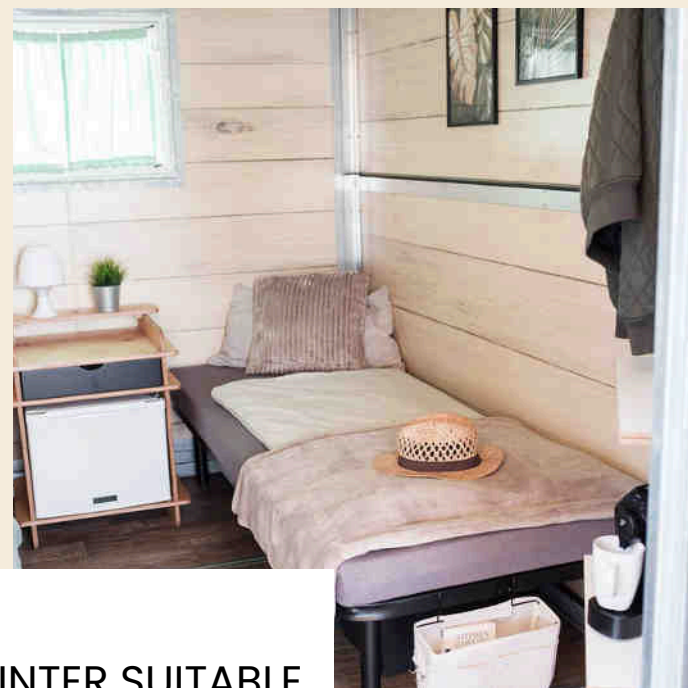

MYMOLO.DE

LODGE

FOLDABLE POPUP-HOTEL ROOM | WINTER SUITABLE

TECHNICAL INFOS

Features

- Popup Lodge für 2 People (20 Lodges/Truck)
- Size: B240 x L316 x H257 cm
- Made of Steel with Decorative Wooden Optic Foil
- Robust Steel Frame & Forklift Bags
- Storage Space in the Floor
- 32A Power Input and Output
- Fire Protection Certificate

Equipment

- 2 Single Beds
- 2 Mattresses (80cm x 200cm)
- LED Light
- Mini Fridge
- Fan
- Wardrobe
- Camping Chairs

optional

- Awning
- Terrace

References

Rock am Ring / Wacken Open Air / Parookaville and more